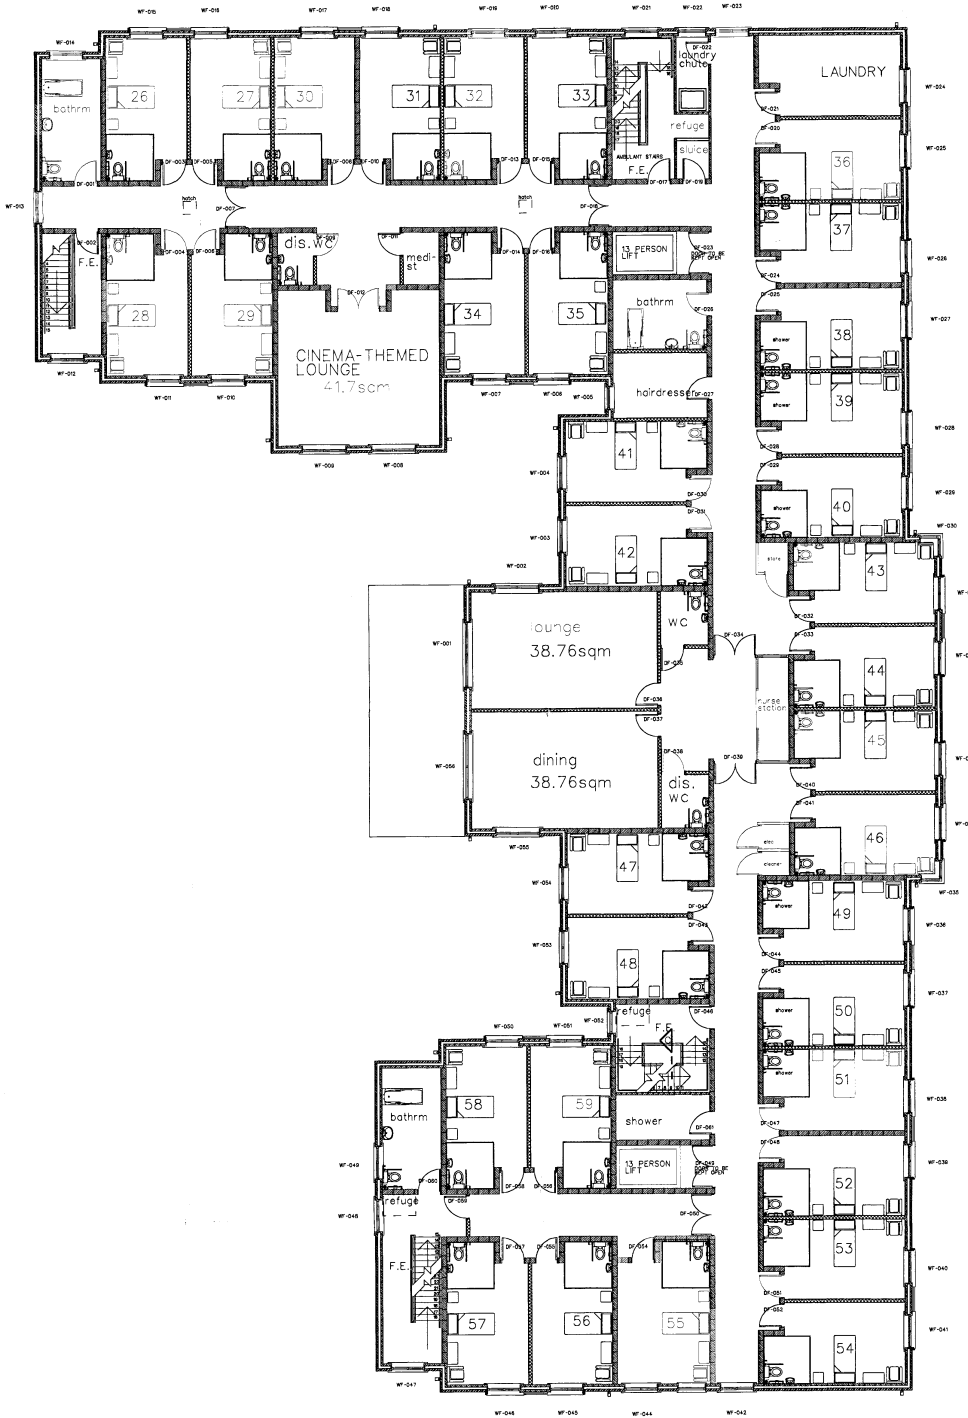

08/2977/FUL
 Land North of Blair Avenue, Ingleby Barwick, Stockton-on-Tees
 Appendix ref. 7

First Floor of Built Care Home

34 TOTAL BEDROOMS

28 SINGLE BEDROOMS @ 19.0 SQM
 INCLUDING POD ENSUITE

06 SINGLE BEDROOMS @ 19.0 SQM
 INCLUDING POD ENSUITE WITH SHOWER

INTERNAL FLOOR AREA =1,297 SQM